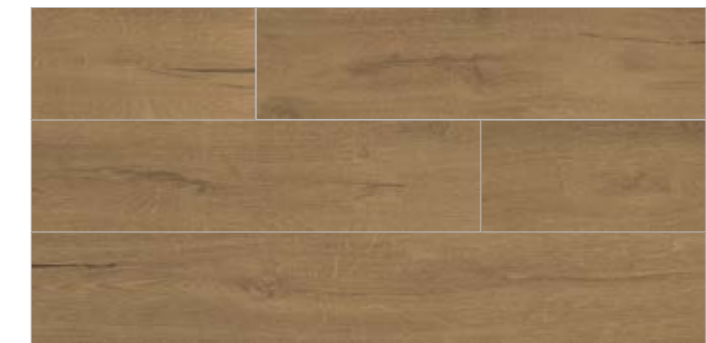

# Diamond

WOOD LOOK  
AĖŞAP GÖRÜNÖM

SIZE / EBAT

20x120  
8"x48"

COLOR / RENK

20x120 / 8"x48"  
Chestnut

12 Face

20x120 / 8"x48"  
Honey