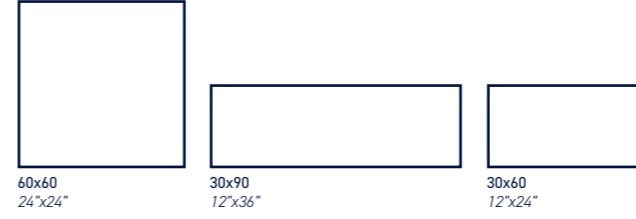

Ark

STONE-CONCRETE LOOK
TAŞ-BETON GÖRÜNÜMLÜ

SIZE / EBAT

COLOR / RENK

Size Ebat	Surface Size	Type Cins
30x60cm 12"x24"	Matt Mat	Wall Tile - Non-rectified Duvar Karosu - Rektifiyesiz
30x60cm 12"x24"	Matt Mat	Wall Tile Duvar Karosu
30x90cm 12"x36"	Matt Mat	Wall Tile Duvar Karosu
60x60cm 24"x24"	Matt Mat	Floor Tile Yer Karosu