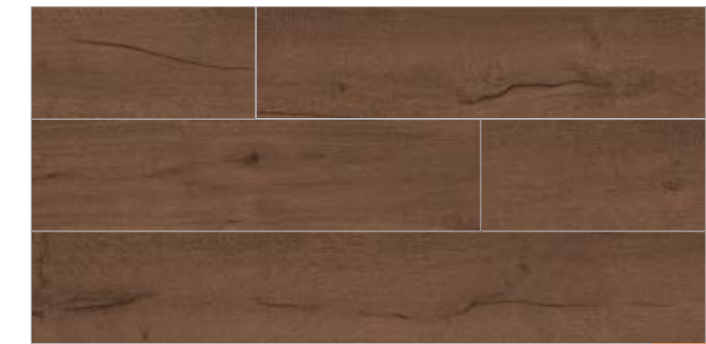

# Diamond

WOOD LOOK  
AĖŞAP GÖRÜNÖM

SIZE / EBAT

20x120  
8"x48"

COLOR / RENK

20x120 / 8"x48"  
Chestnut

12 Face

20x120 / 8"x48"  
Honey